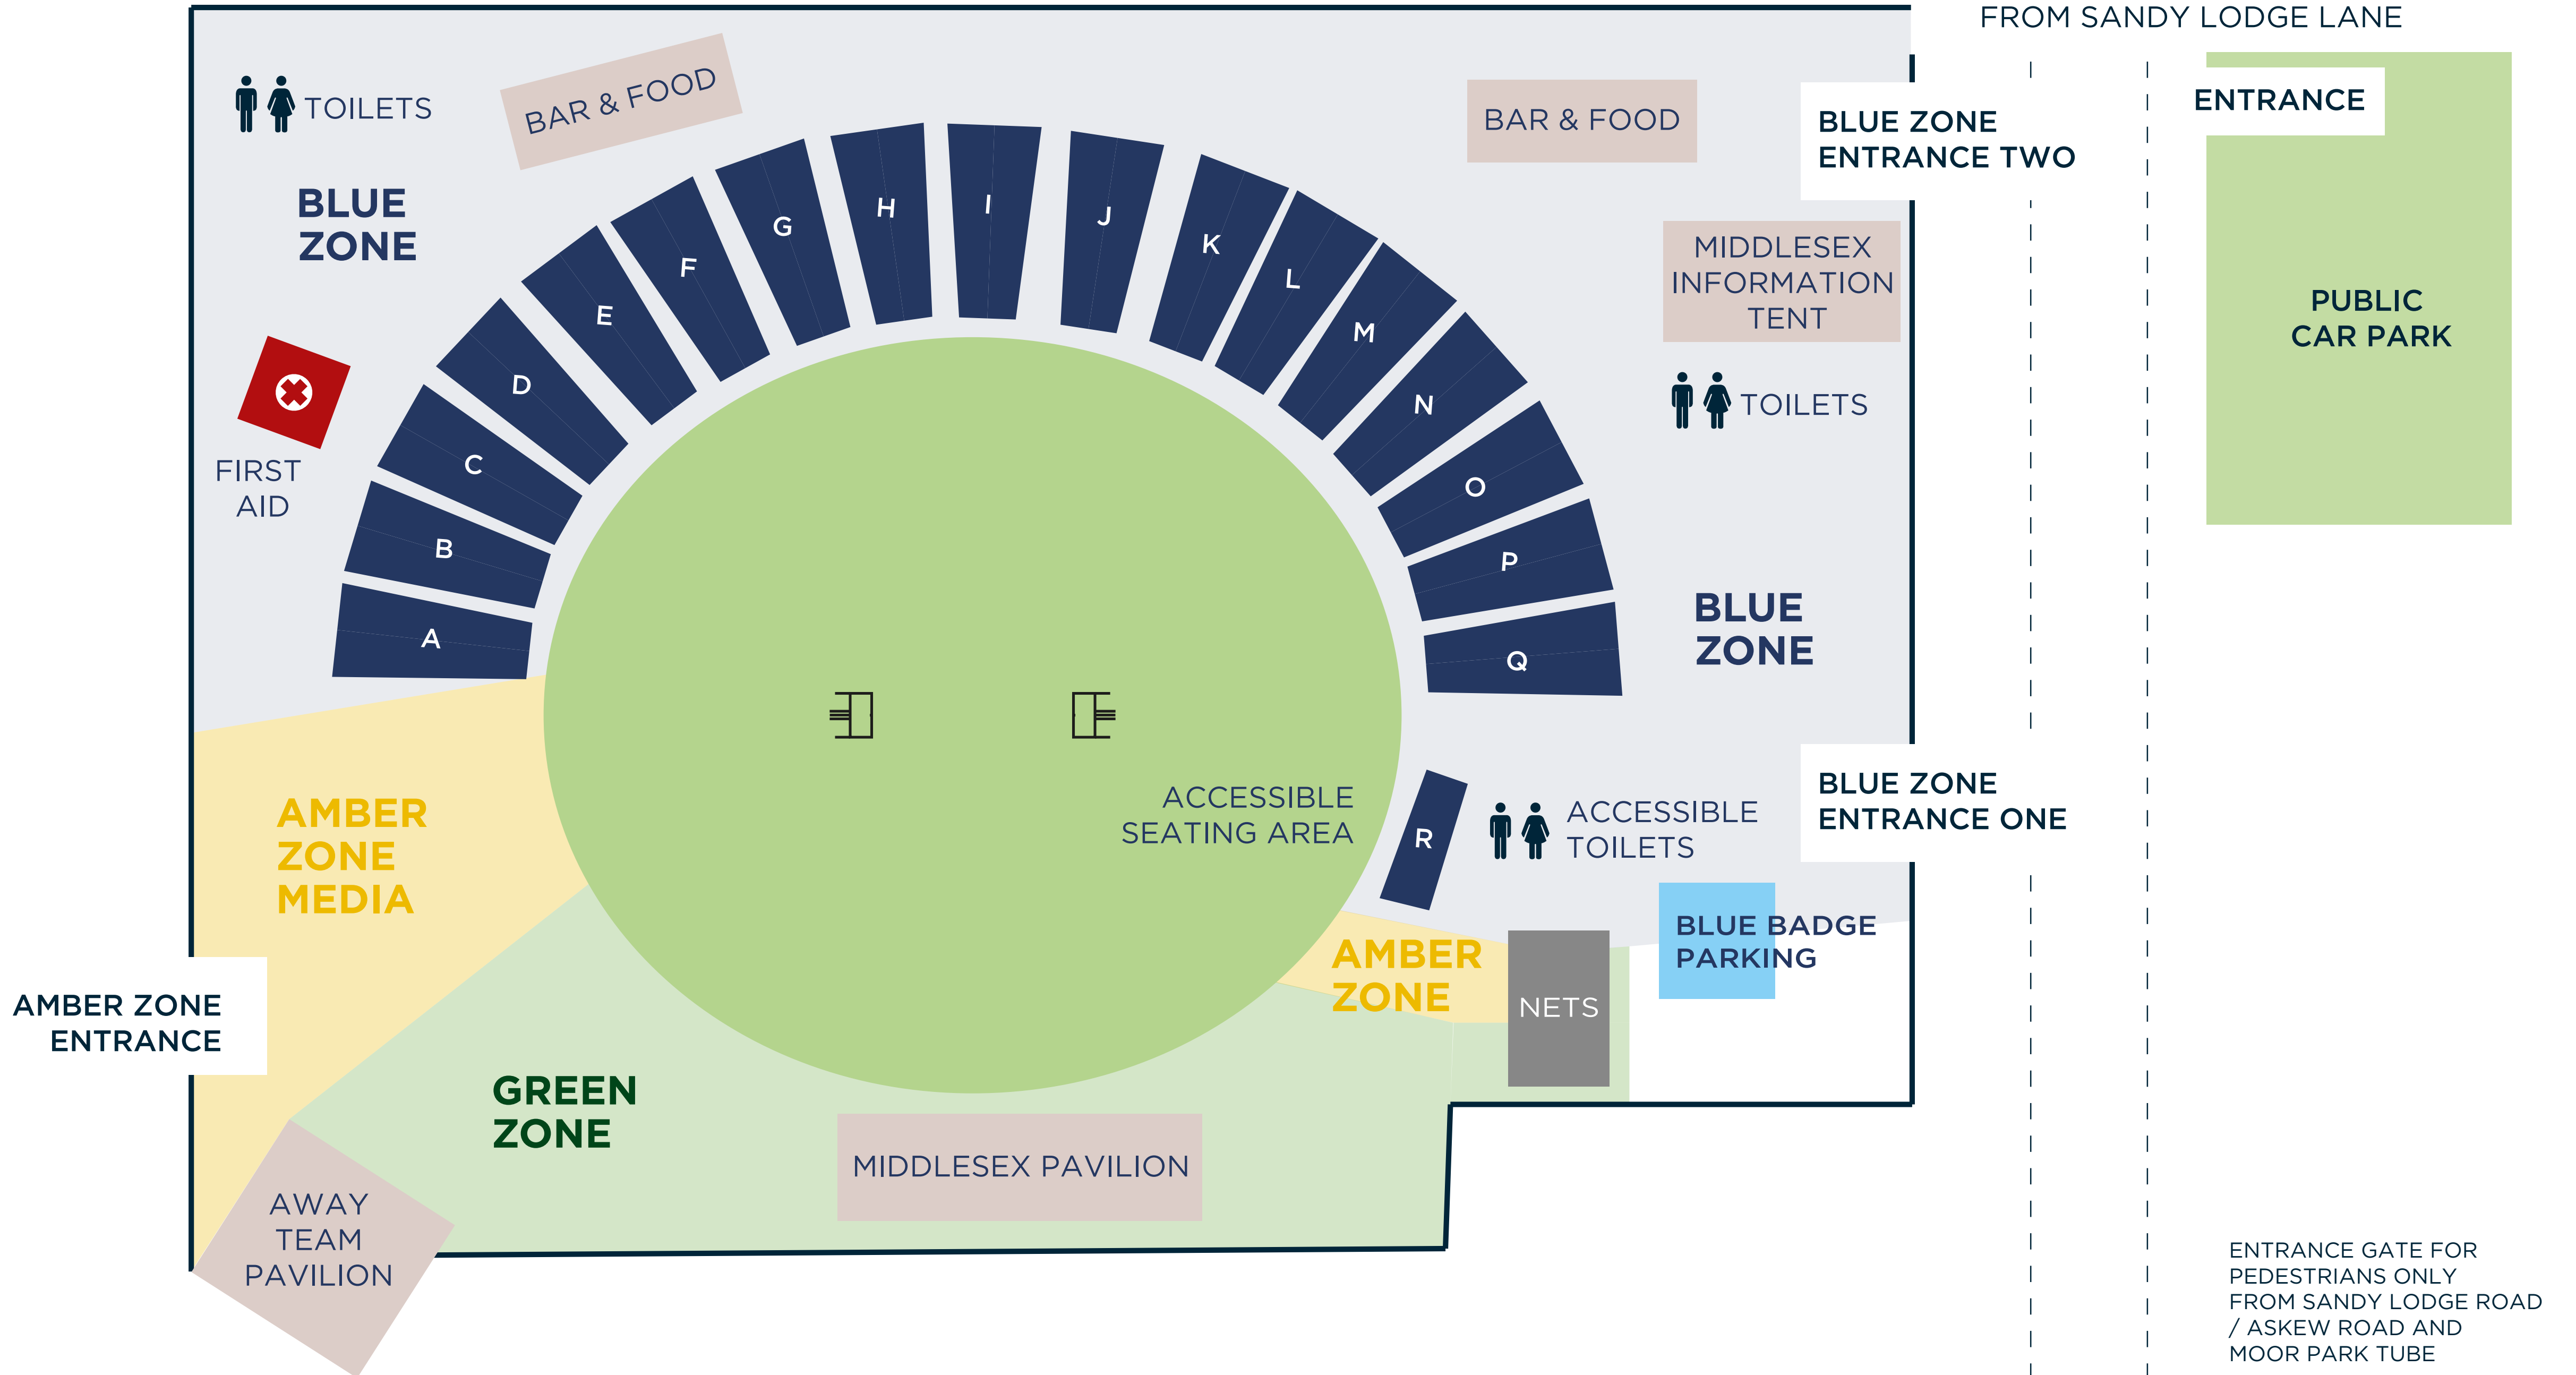

# MERCHANT TAYLORS' SCHOOL

MAIN SCHOOL ENTRANCE  
FROM SANDY LODGE LANE

ENTRANCE

PUBLIC  
CAR PARK

BLUE ZONE  
ENTRANCE TWO

MIDDLESEX  
INFORMATION  
TENT

TOILETS

BLUE  
ZONE

BLUE ZONE  
ENTRANCE ONE

ACCESSIBLE  
TOILETS

BLUE BADGE  
PARKING

AMBER  
ZONE

NETS

BLUE  
ZONE

TOILETS

BAR & FOOD

BAR & FOOD

FIRST  
AID

ACCESSIBLE  
SEATING AREA

MIDDLESEX PAVILION

AWAY  
TEAM  
PAVILION

AMBER ZONE  
ENTRANCE

GREEN  
ZONE

ENTRANCE GATE FOR  
PEDESTRIANS ONLY  
FROM SANDY LODGE ROAD  
/ ASKEW ROAD AND  
MOOR PARK TUBE